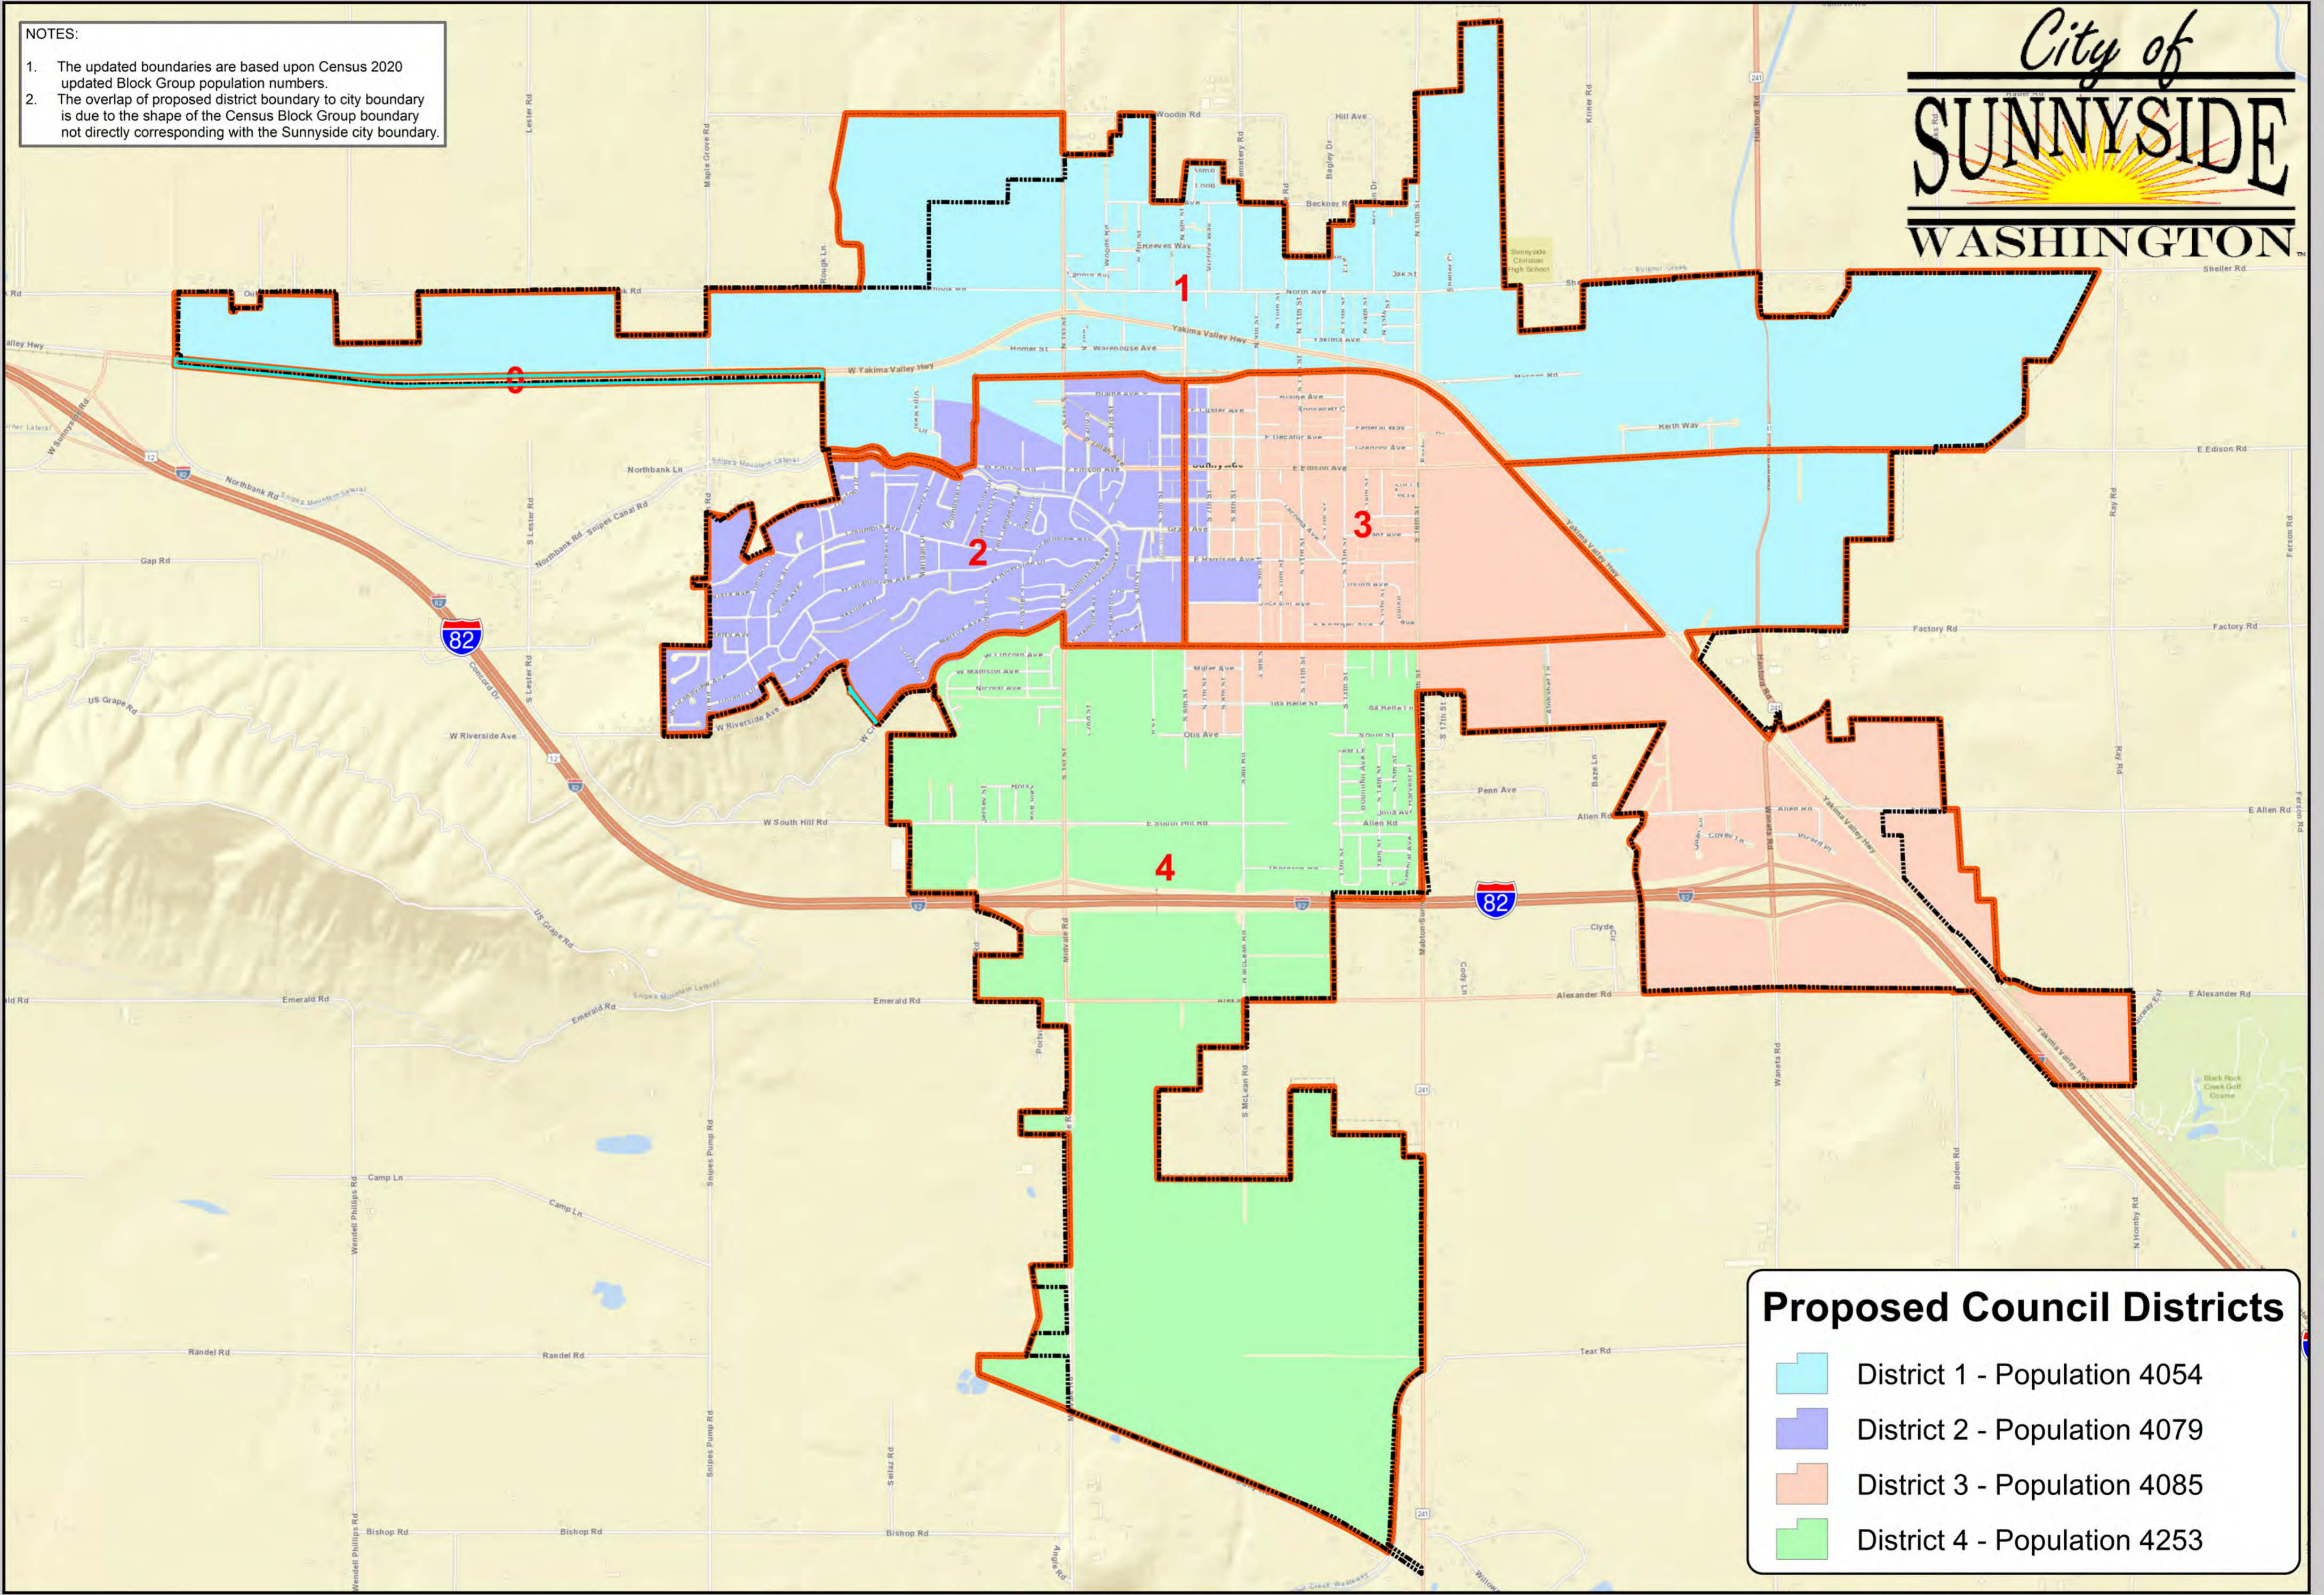

# City of Sunnyside, WA - Redistricting - Option 1

**NOTES:**

1. The updated boundaries are based upon Census 2020 updated Block Group population numbers.
2. The overlap of proposed district boundary to city boundary is due to the shape of the Census Block Group boundary not directly corresponding with the Sunnyside city boundary.

**Proposed Council Districts**

- District 1 - Population 4054
- District 2 - Population 4079
- District 3 - Population 4085
- District 4 - Population 4253

  City Boundary
   Current District